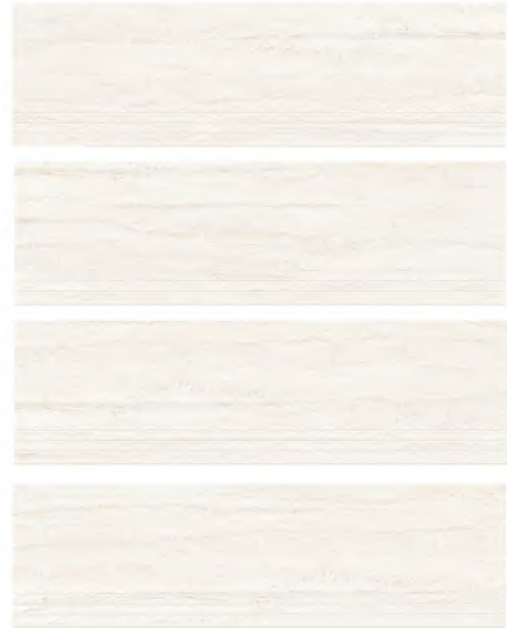

## LIMESTONE

Porcelain Stair

35X120 CM

4 FACES

MATT

SKY

Porcelain Stair  
35X120 CM  
6 FACES  
MATT

## ARIZONA

Porcelain Stair  
35X120 CM  
4 FACES  
MATT